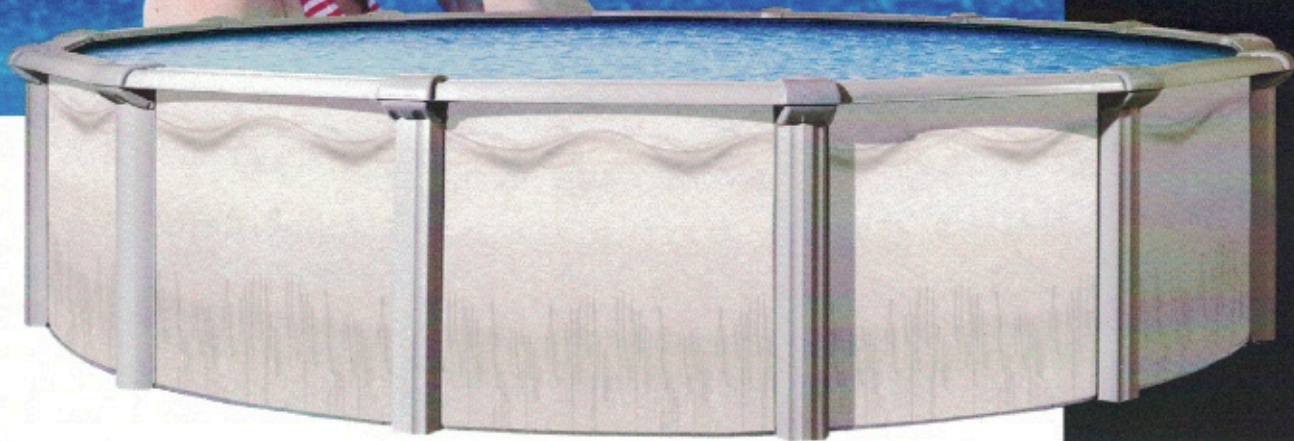

# EVC954

54" Above Ground Pool

**Round Sizes**  
18, 24, 27

**Let your EVOLUTION pool become the central part of your backyard enjoyment!**

The EVOLUTION EVC954's sturdy top ledge, provides a perfect look and extra rigidity. Engineering and design complement each other to give you a beautiful, top quality pool value.

- Enhanced Structural Polymer
- ESP Frame System
  - Stainless Steel Fasteners
  - Everloc Dual Frame
  - ESP Corrosion Free
  - Surloc Powerbar Wall Closure System
  - Compatible with Factory Decks and Fences

## SPECIFICATIONS

- Height: 54"
- Top Ledge: 9" Steel
- Upright: 8" Steel
- Bottom Rail: Steel
- Stabilizer: Steel
- Bottom Plate: Steel
- Top Plate: Steel
- Ledge Cover: Two-piece